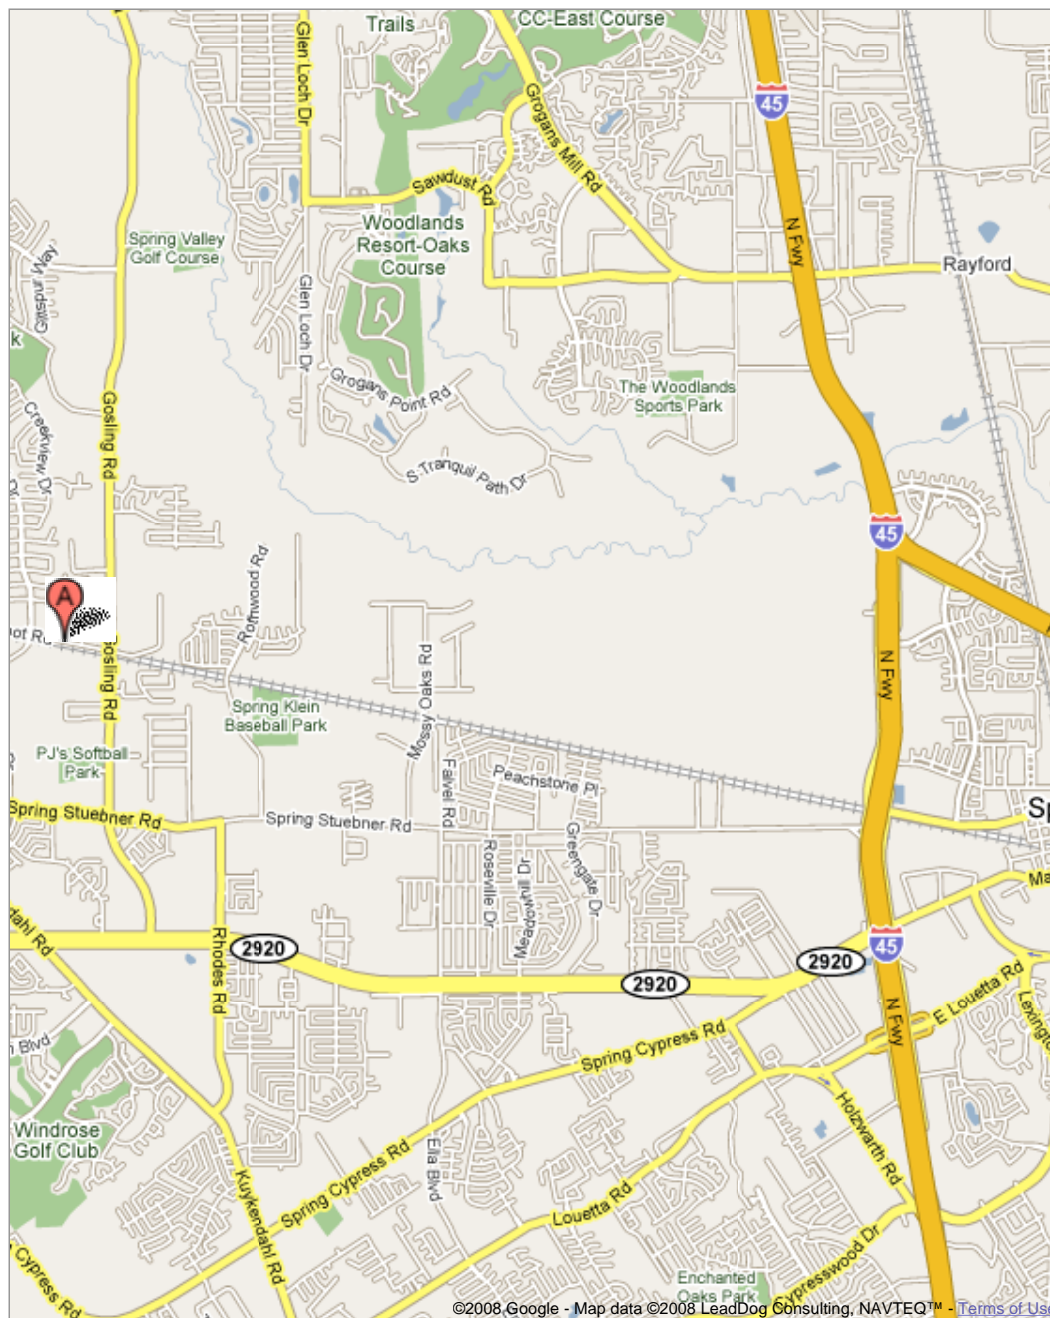

Address **6012 Root Rd**
Spring, TX 77389

Notes From downtown:
Take 45 North to the 2920 exit.
Turn Left (West) towards Tomball.
Turn Right (North) on Gosling Rd.
Turn Left (West) on the next road
after the railroad crossing onto Root
Rd. Park in front of the pool area.

6012 Root Rd, Spring, TX 77389

Image Houston-Galveston Area Council

© 2008 Tele Atlas

Streaming [|||||] 100%

© 2007

Google™

Eye alt 3443 ft